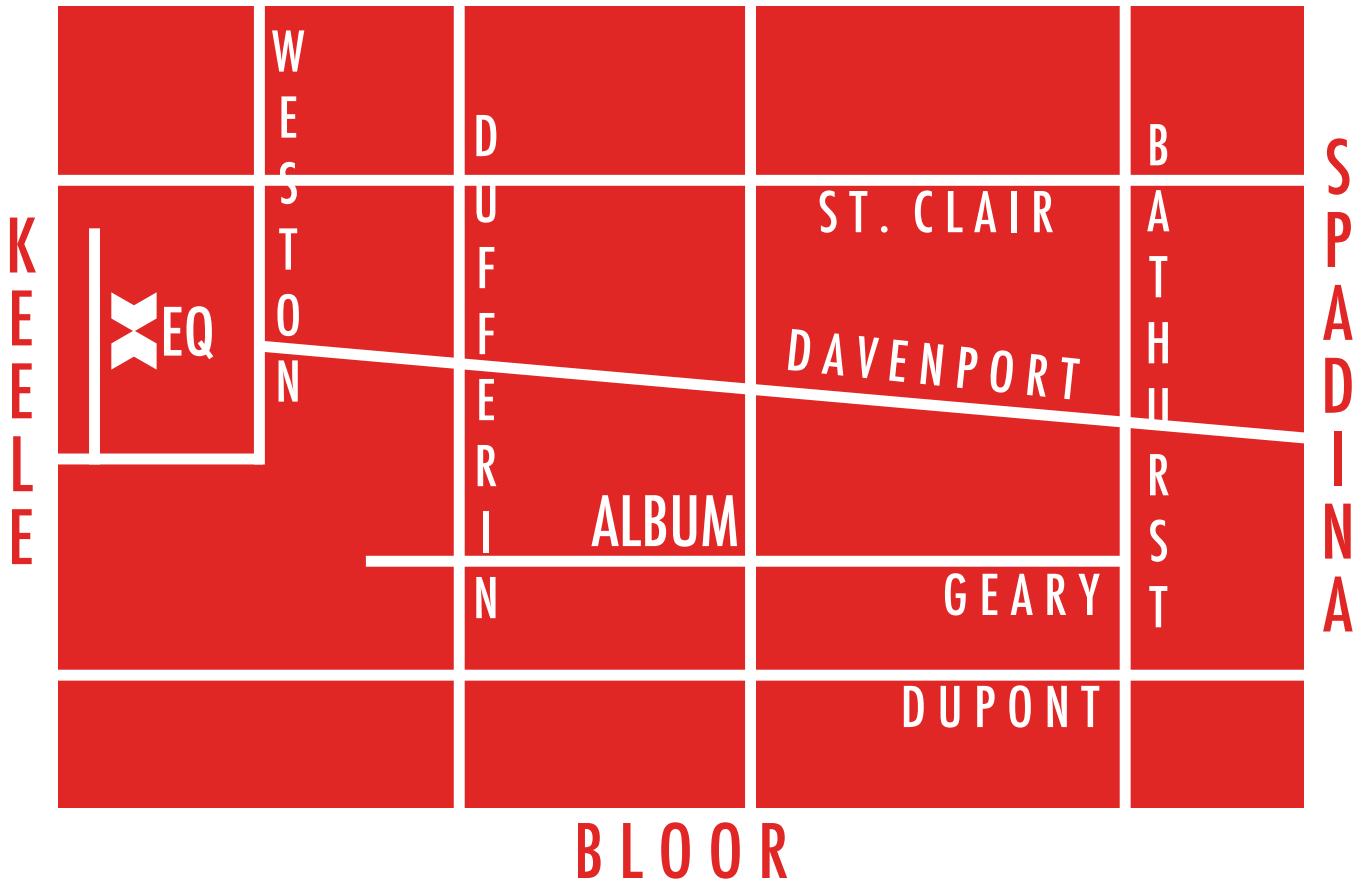

ALBUM EQ

DELIVERY ZONES

CHARGES VARY FOR JOBS OUTSIDE OF ESTABLISHED DELIVERY ZONES

INFO@ALBUMEQ.COM | ALBUMEQ.COM/CONTACT

EGLINTON

BLOOR

S
P
A
D
I
N
A

COLLEGE		
DUNDAS	U N	
QUEEN	I V E	Y O N
KING	R S I	G E
FRONT	T Y	

J
A
R
V
I
S

LAKE ONTARIO

DANFORTH

J
A
R
V
I
S

GERRARD		
DUNDAS	B R	C
QUEEN	O A D	A R L
EASTERN	V I E	A W
LAKESHORE	W	

W
O
O
D
B
I
N
E

LAKE ONTARIO